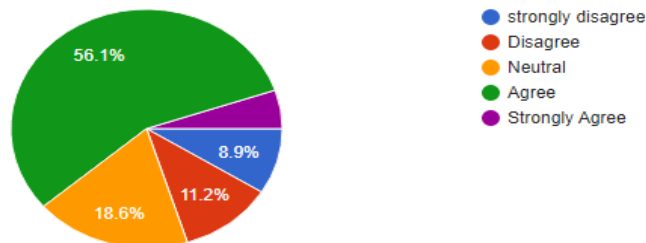

4.It is outdated ,needs complete revision in the light of present changes.

[Copy chart](#)

651 responses