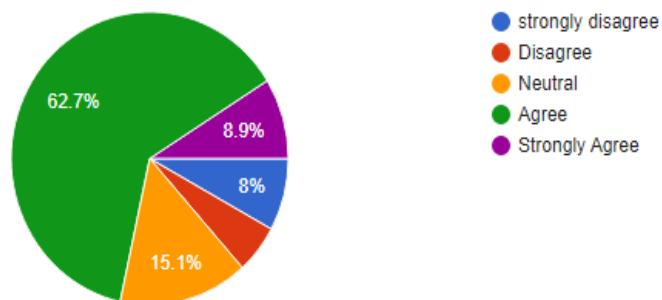

10. It enhances creativity and critical thinking

651 responses

Copy chart