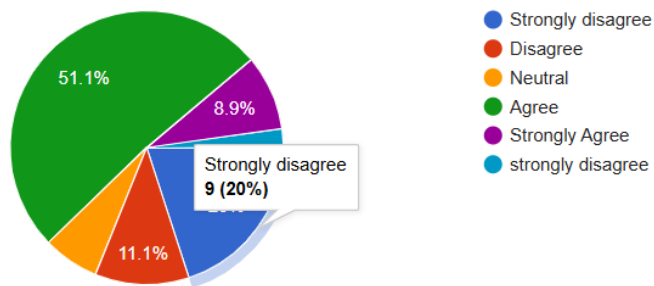

Sree Siddaganga Education Society (R.)

Estd. 1982

Sree Siddaganga College of Arts, Science and Commerce for Women

(Affiliated to Tumkur University)

Re-accredited with Grade **B+**

B.H. Road, Tumkur-572102. Karnataka Ph: 0816-2272312 E-mail : sscasc.women@gmail.com Website : www.sscwtumkur.org

9. Curriculum has relevance to real life situations reflects currents trends and practices in the respective disciplines?

[Copy chart](#)

45 responses