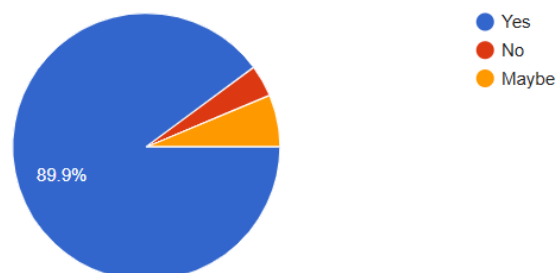

10. Do you feel proud to be the part of the institution.

[Copy chart](#)

365 responses