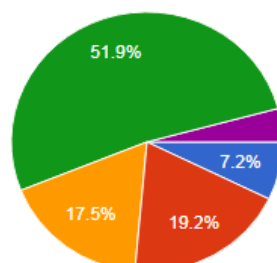

● strongly disagree
● Disagree
● Neutral
● Agree
● Strongly Agree