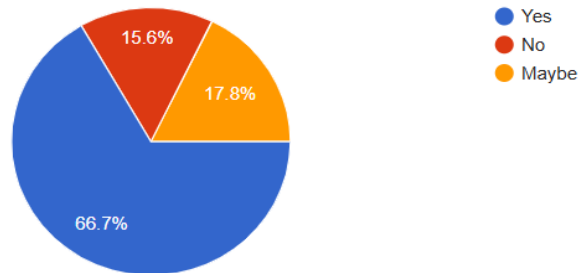

Sree Siddaganga Education Society (R.)

Estd. 1982

Sree Siddaganga College of Arts, Science and Commerce for Women

(Affiliated to Tumkur University)

Re-accredited with Grade **B+**

B.H. Road, Tumkur-572102. Karnataka Ph: 0816-2272312 E-mail : sscasc.women@gmail.com Website : www.sscwtumkur.org

6. Do you think the distribution of courses in the respective semester is even and wide balanced?

[Copy chart](#)

45 responses