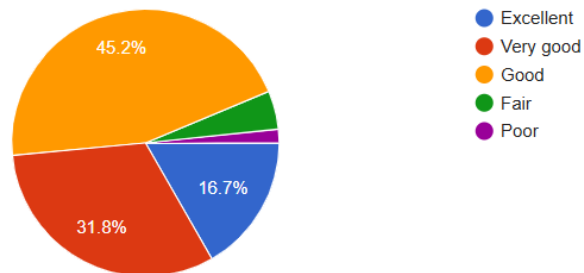

6. Rate of learning support and ambiance of the college.

365 responses

[Copy chart](#)