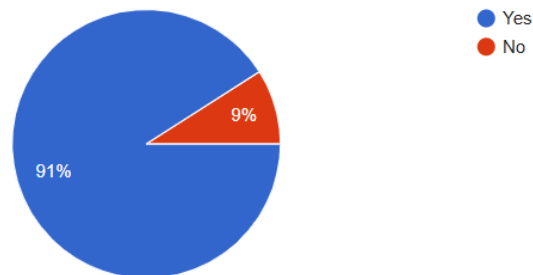

Sree Siddaganga Education Society (R.)

Estd. 1982

Sree Siddaganga College of Arts, Science and Commerce for Women

(Affiliated to Tumkur University)

Re-accredited with Grade **B+**

B.H. Road, Tumkur-572102. Karnataka Ph: 0816-2272312 E-mail : sscasc.women@gmail.com Website : www.sscwtumkur.org

9. The development in the college in the recent years is appreciable.

[Copy chart](#)

365 responses